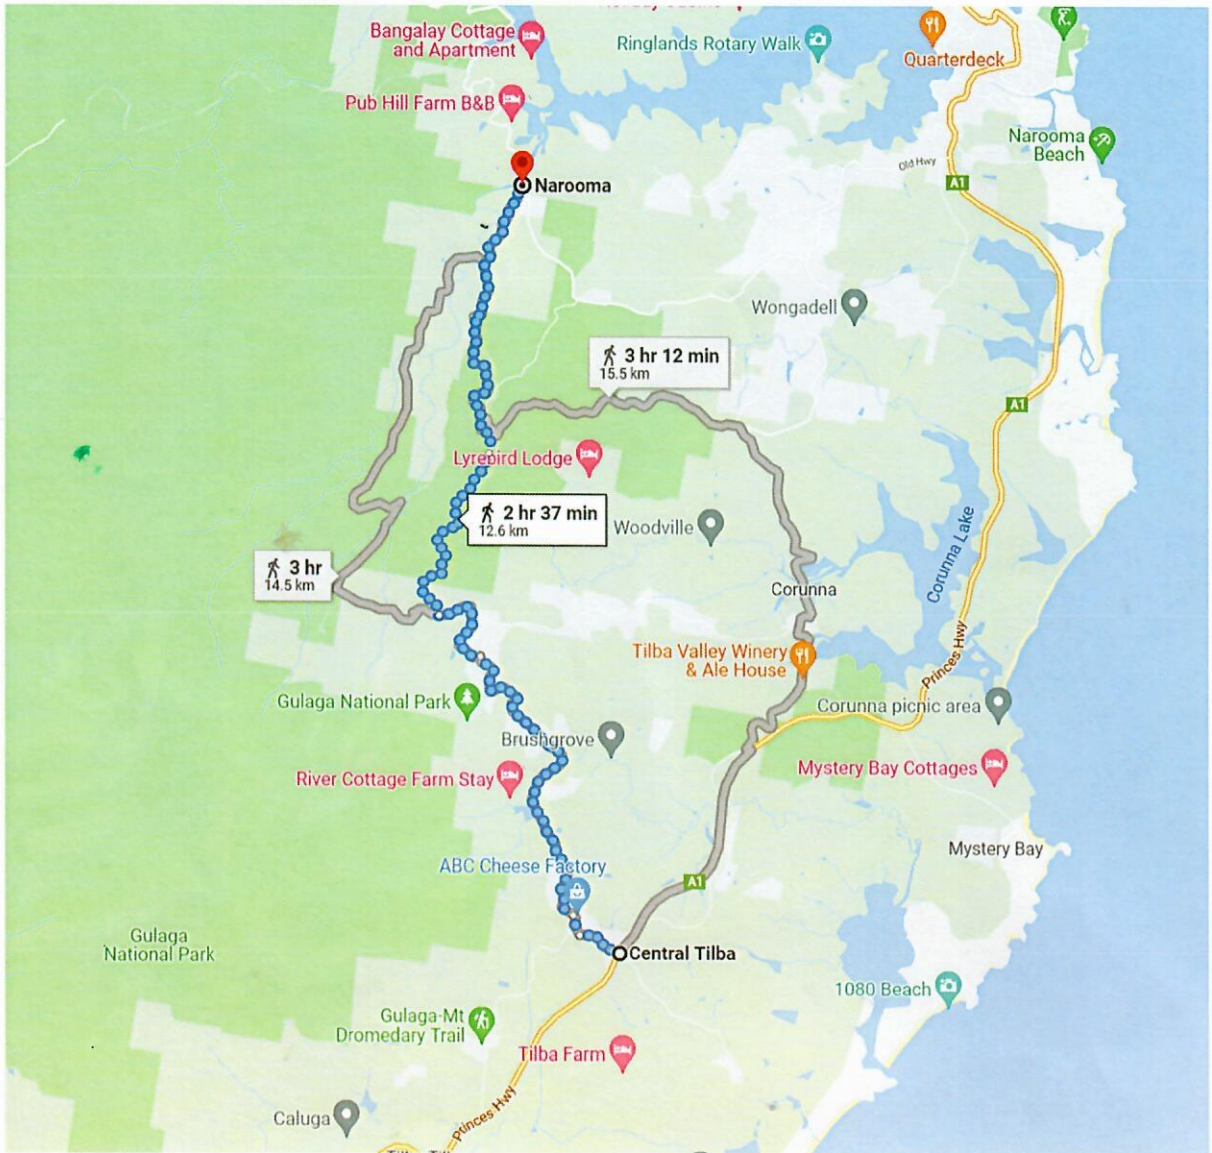

Dane's Nardy House Fundraiser Run (P2B)

Pambula to Bega – 34kms

Bega to Nardy House – 32kms

Nardy House to Central Tilba – 30kms

Central Tilba to Narooma – 12.5kms

Narooma to Bodalla – 26kms

Bodalla to Moruya – 24kms

Moruya to Mogo – 16.5kms

Mogo to Batemans Bay – 9kms