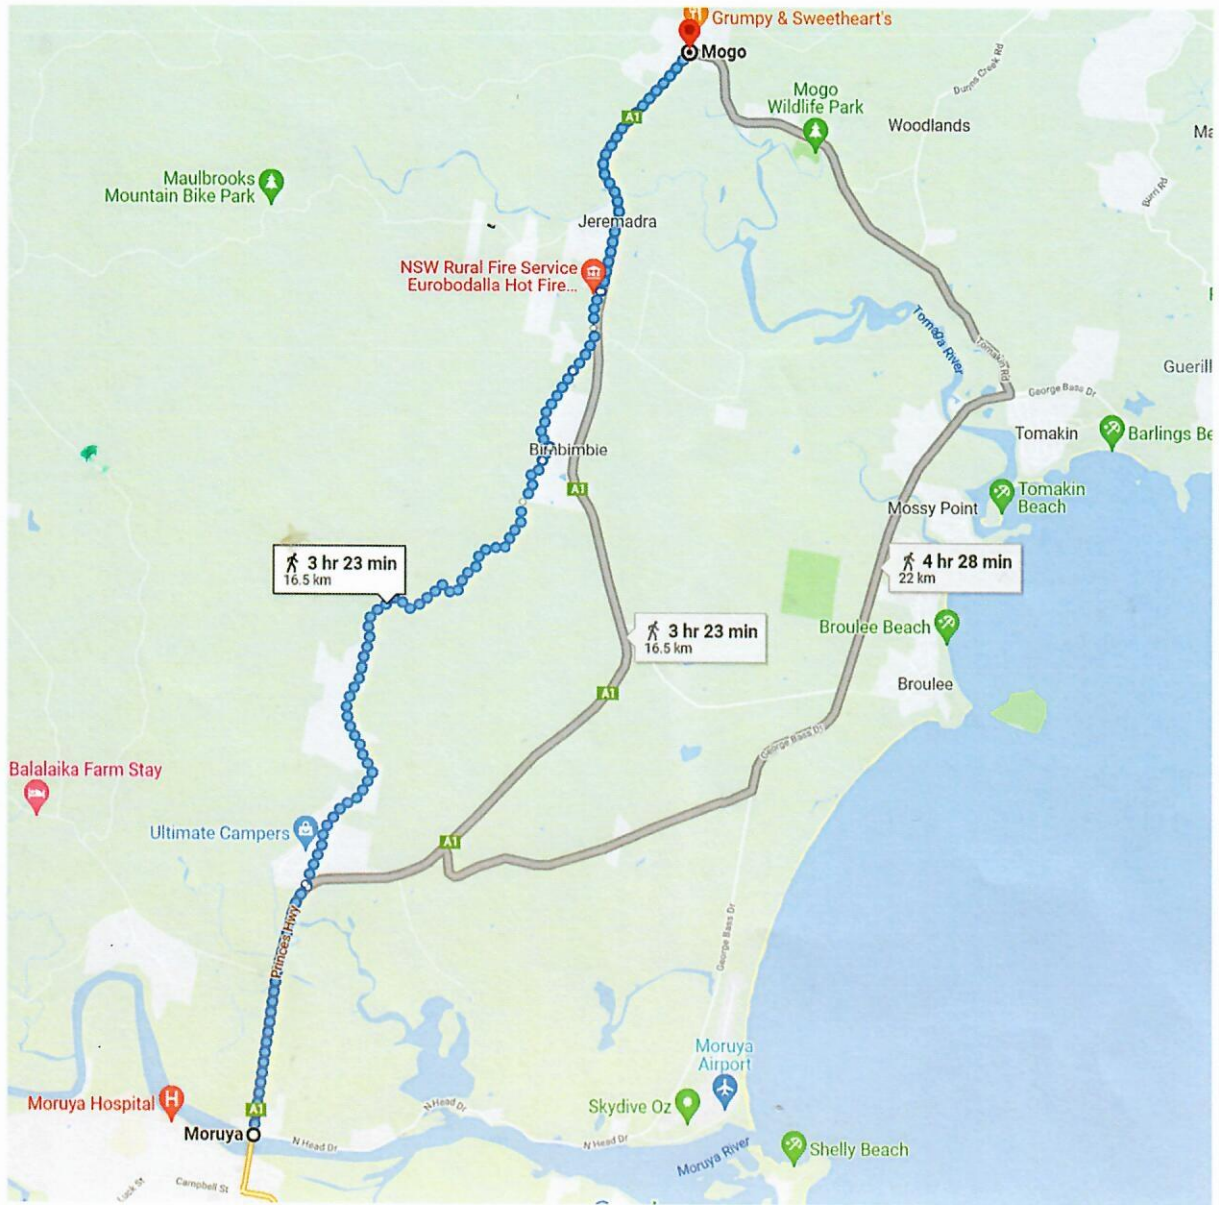

Dane's Nardy House Fundraiser Run (P2B)

Pambula to Bega – 34kms

Bega to Nardy House – 32kms

Nardy House to Central Tilba – 30kms

Central Tilba to Narooma – 12.5kms

Narooma to Bodalla – 26kms

Bodalla to Moruya – 24kms

Moruya to Mogo – 16.5kms

Mogo to Batemans Bay – 9kms