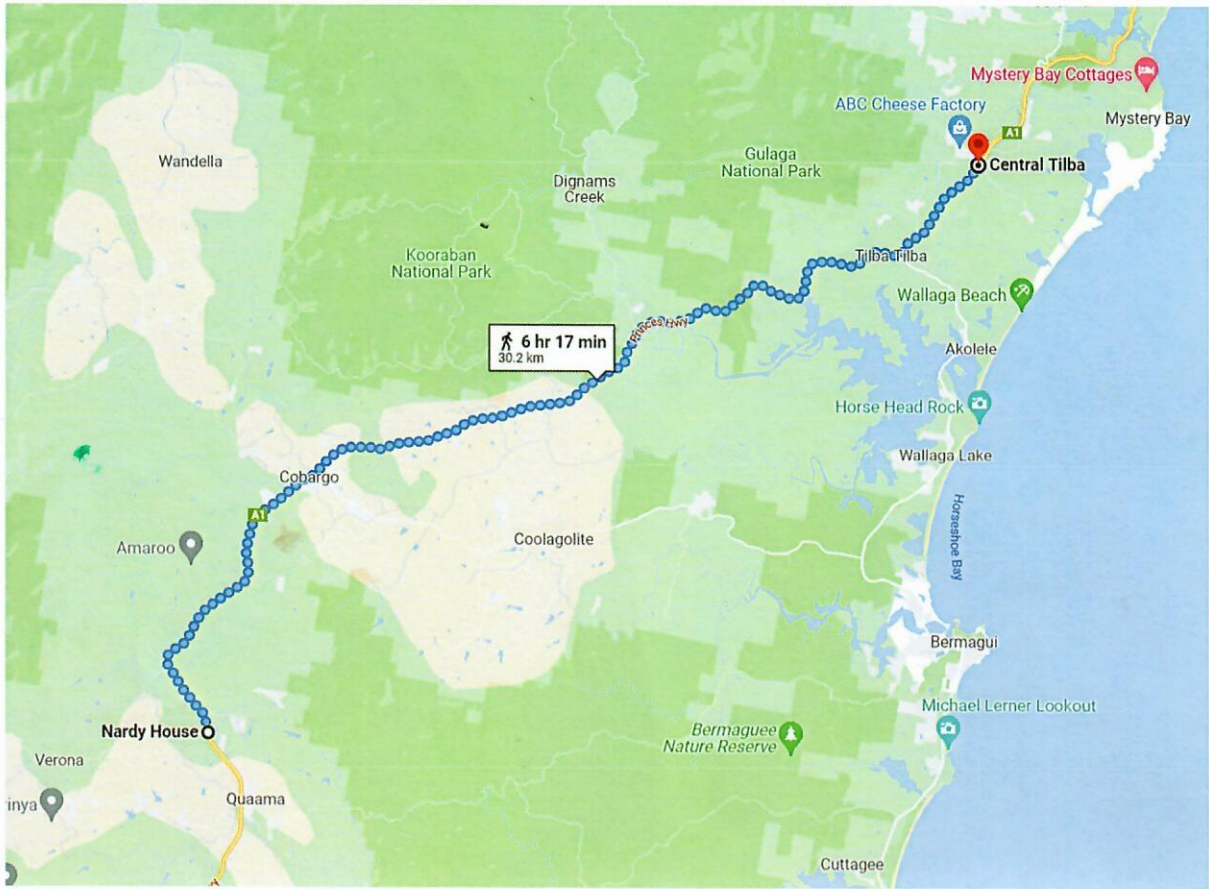

Dane's Nardy House Fundraiser Run (P2B)

Pambula to Bega – 34kms

Bega to Nardy House – 32kms

Nardy House to Central Tilba – 30kms

Central Tilba to Narooma – 12.5kms

Narooma to Bodalla – 26kms

Bodalla to Moruya – 24kms

Moruya to Mogo – 16.5kms

Mogo to Batemans Bay – 9kms