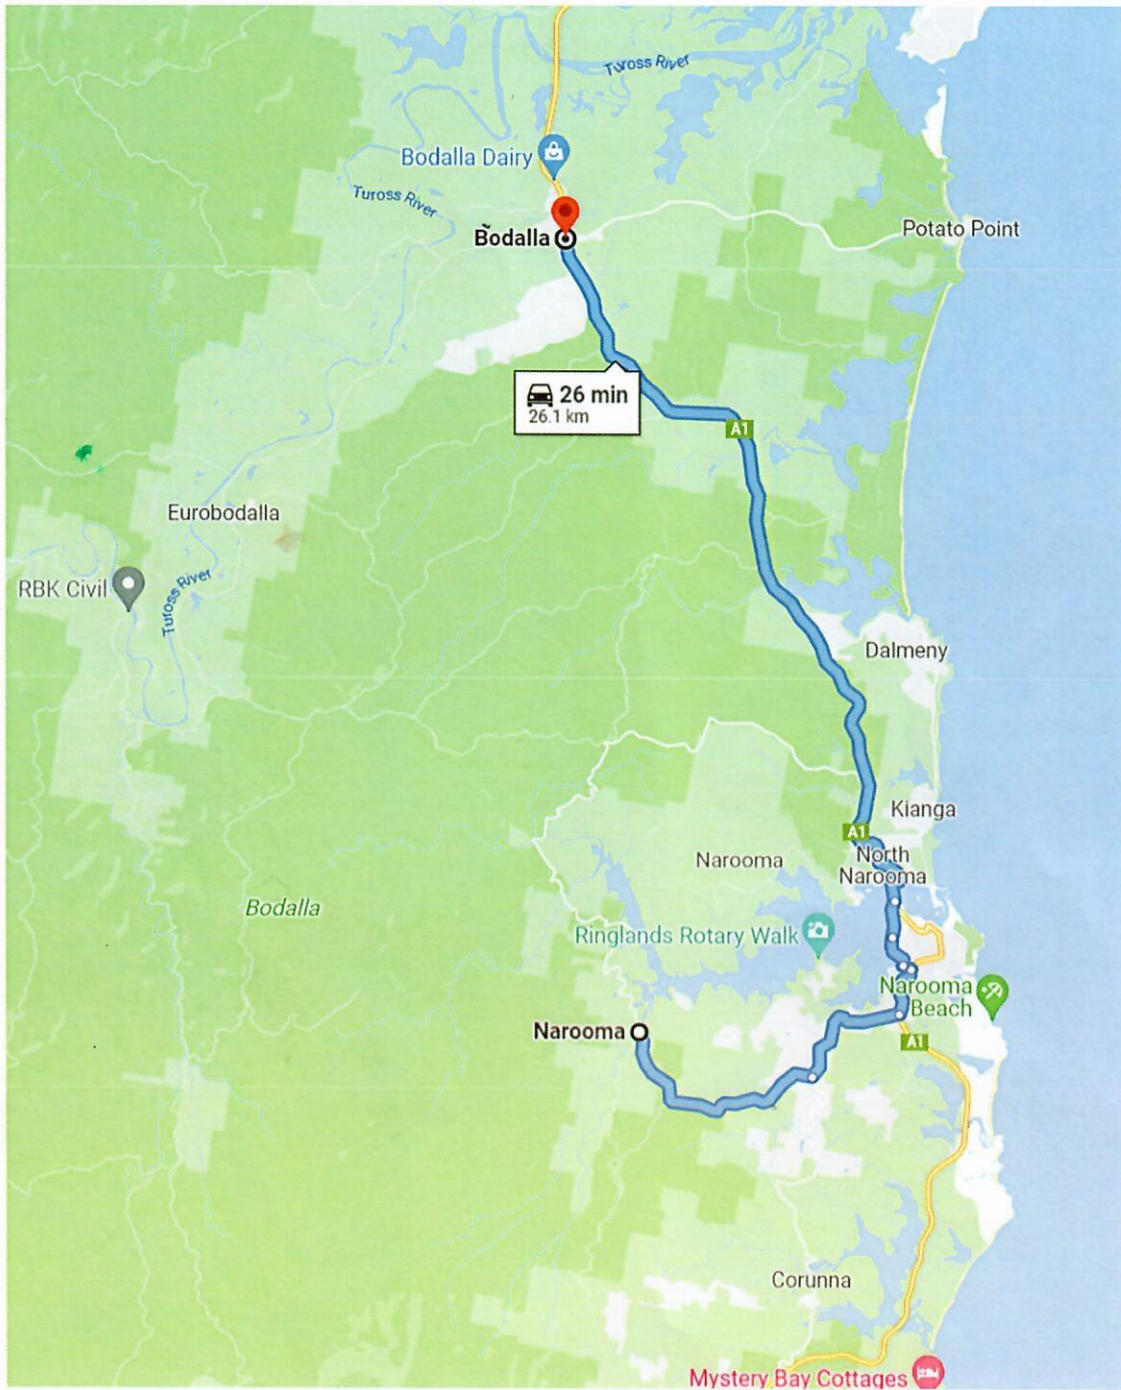

Dane's Nardy House Fundraiser Run (P2B)

Pambula to Bega – 34kms

Bega to Nardy House – 32kms

Nardy House to Central Tilba – 30kms

Central Tilba to Narooma – 12.5kms

Narooma to Bodalla – 26kms

Bodalla to Moruya – 24kms

Moruya to Mogo – 16.5kms

Mogo to Batemans Bay – 9kms