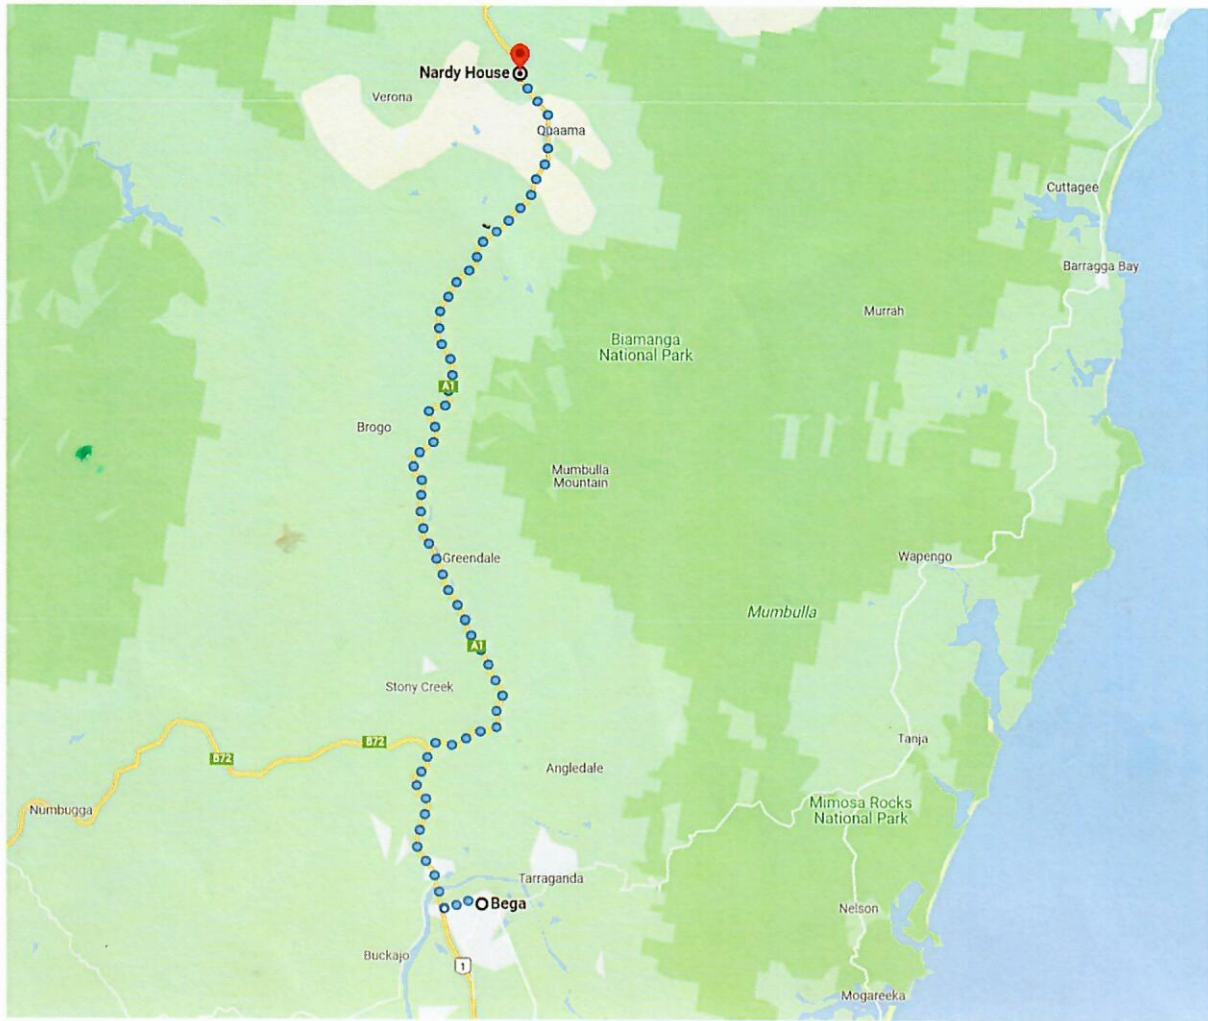

Dane's Nardy House Fundraiser Run (P2B)

Pambula to Bega – 34kms

Bega to Nardy House – 32kms

Nardy House to Central Tilba – 30kms

Central Tilba to Narooma – 12.5kms

Narooma to Bodalla – 26kms

Bodalla to Moruya – 24kms

Moruya to Mogo – 16.5kms

Mogo to Batemans Bay – 9kms