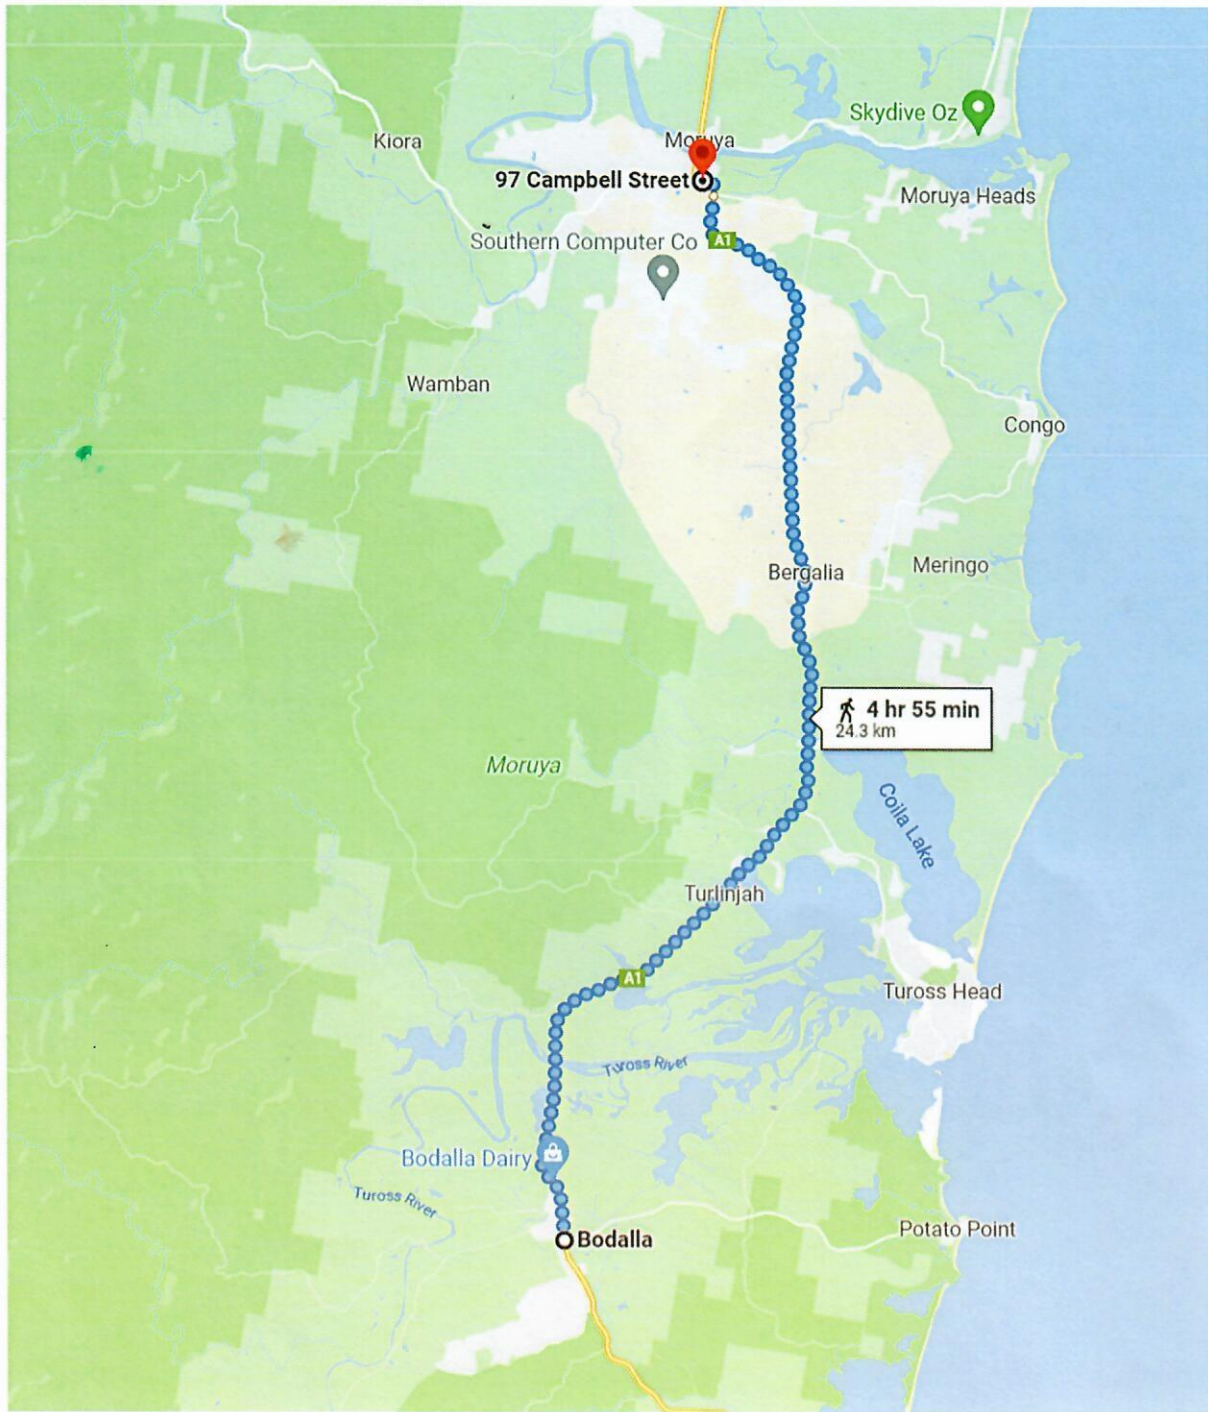

Dane's Nardy House Fundraiser Run (P2B)

Pambula to Bega – 34kms

Bega to Nardy House – 32kms

Nardy House to Central Tilba – 30kms

Central Tilba to Narooma – 12.5kms

Narooma to Bodalla – 26kms

Bodalla to Moruya – 24kms

Moruya to Mogo – 16.5kms

Mogo to Batemans Bay – 9kms