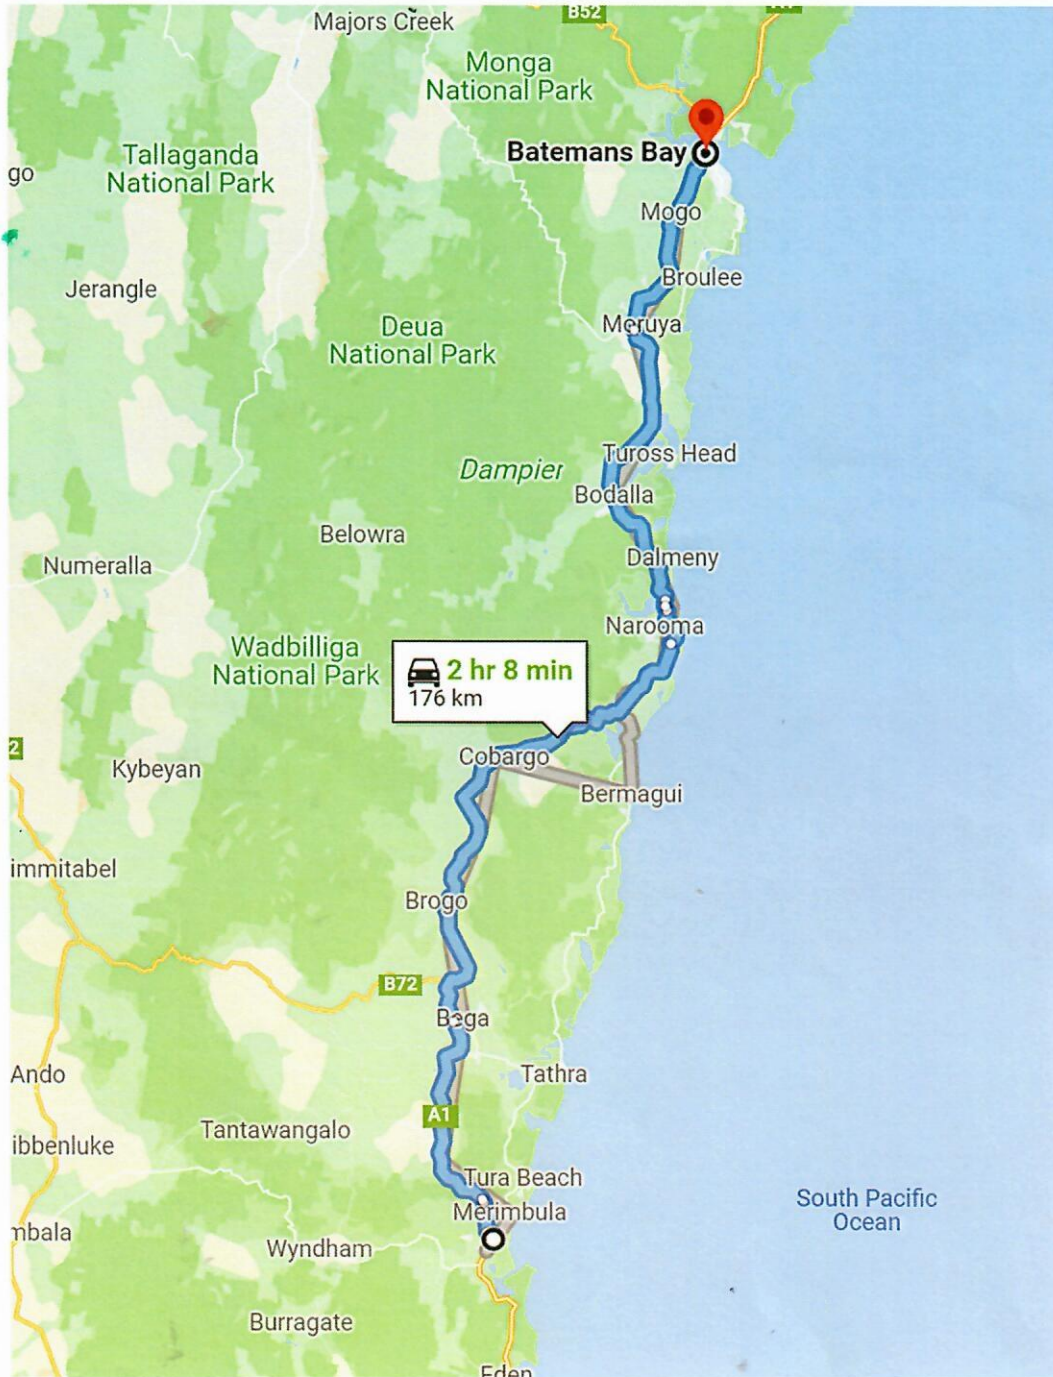

Dane's Nardy House Fundraiser Run (P2B)

Pambula to Bega – 34kms

Bega to Nardy House – 32kms

Nardy House to Central Tilba – 30kms

Central Tilba to Narooma – 12.5kms

Narooma to Bodalla – 26kms

Bodalla to Moruya – 24kms

Moruya to Mogo – 16.5kms

Mogo to Batemans Bay – 9kms