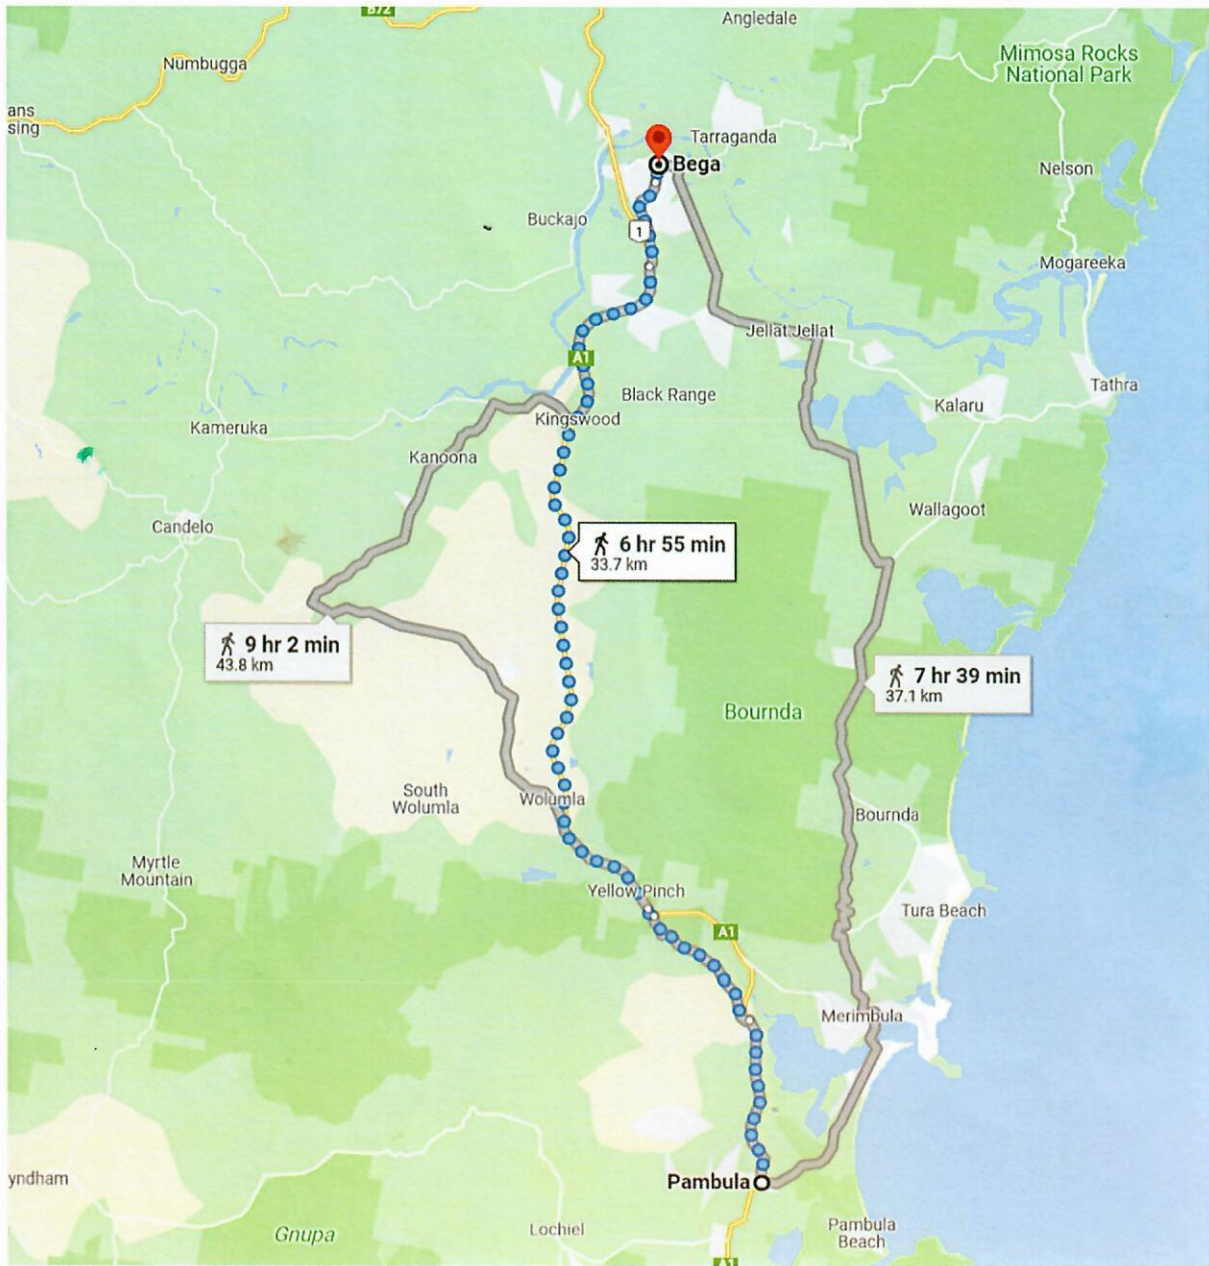

Dane's Nardy House Fundraiser Run (P2B)

Pambula to Bega – 34kms

Bega to Nardy House – 32kms

Nardy House to Central Tilba – 30kms

Central Tilba to Narooma – 12.5kms

Narooma to Bodalla – 26kms

Bodalla to Moruya – 24kms

Moruya to Mogo – 16.5kms

Mogo to Batemans Bay – 9kms